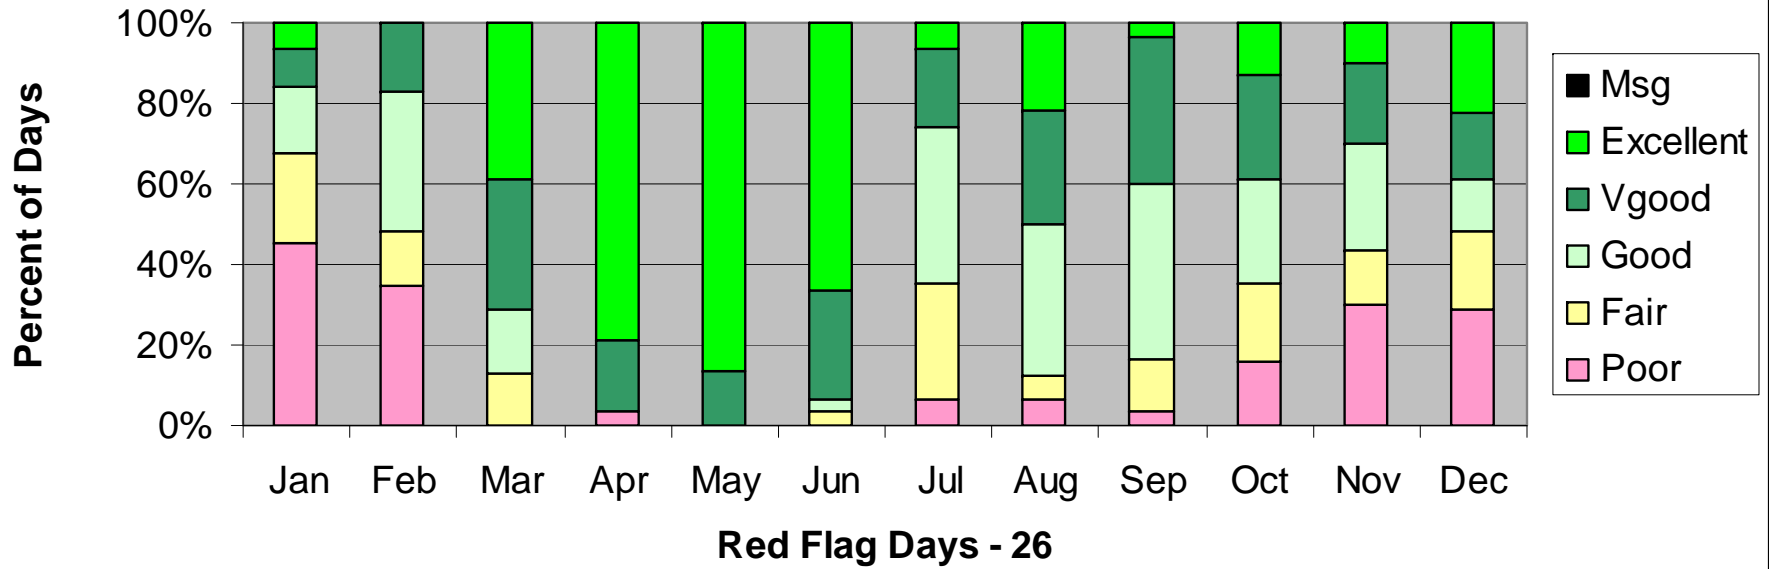

2008 Ventilation Categories Zone 105