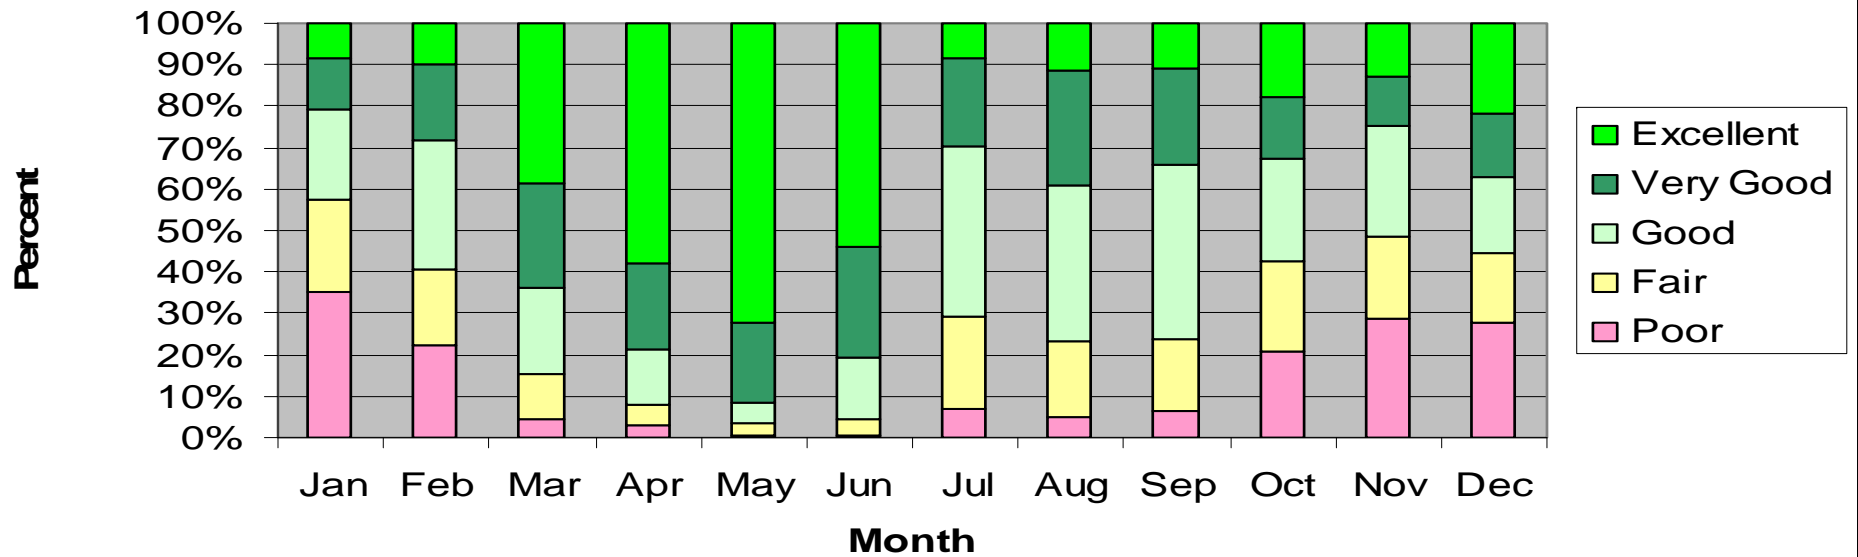

Poor Days

Good Days

2008 Ventilation Categories All Zones